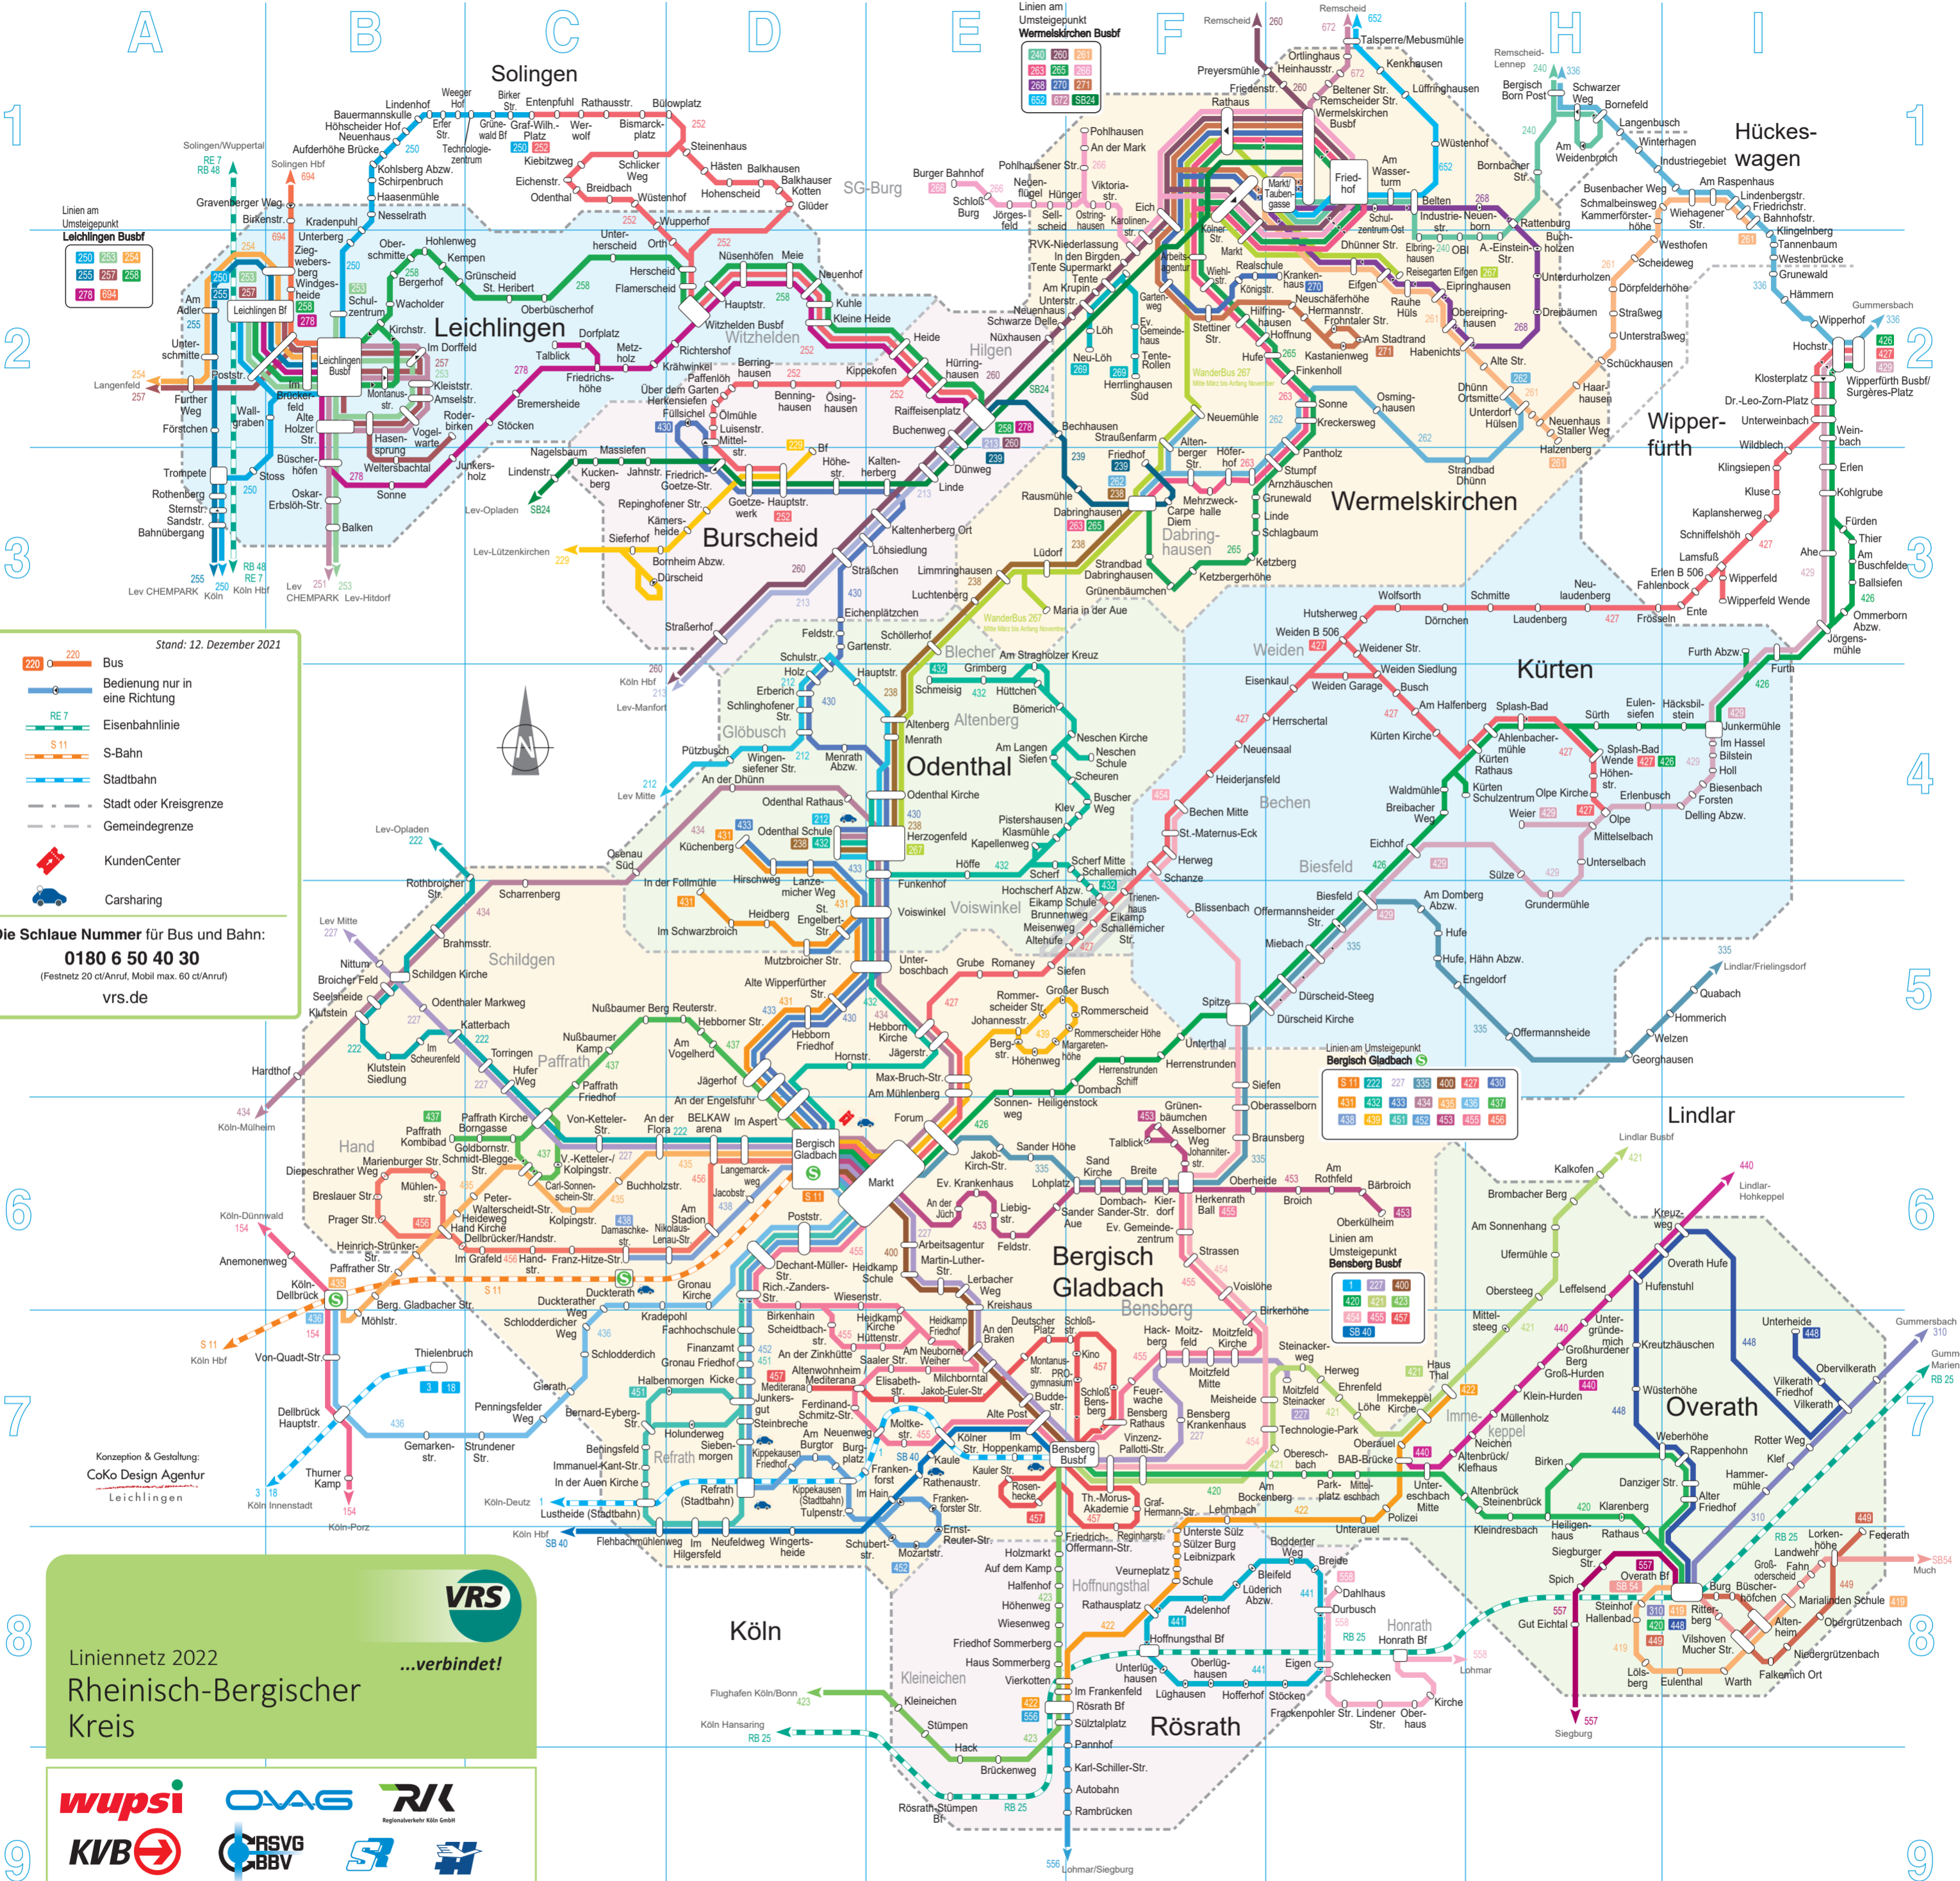

Linienetz Rheinisch-Bergischer Kreis 2022

gültig ab 12. Dezember 2021

...verbindet!

Table A: Bus stops starting with 'A', including Adelenhof, Ahe, Ahlenbacher Mühle, Albert-Einstein-Str., etc.

Tables B through M: Bus stops starting with letters B through M, including Barmen, Barmen-Str., Barmen-Str., etc.

Tables N through Z: Bus stops starting with letters N through Z, including Nächstes, Nächstes, Nächstes, etc.

Tables J through M: Bus stops starting with letters J through M, including Jacobstr., Jägerhof, Jägerstr., etc.

Tables N through Z: Bus stops starting with letters N through Z, including Nagelsbaum, Neichen, Neschen Kirche, etc.

Tables A through Z: Bus stops starting with letters A through Z, including Rausmühle, Realschule, Refrath, etc.

Tables A through Z: Bus stops starting with letters A through Z, including Trienenhaus, Trompete, Tulpenstr., etc.

Stand: 12. Dezember 2021

- Bus
- Bedienung nur in eine Richtung
- Eisenbahnlinie
- S-Bahn
- Stadtbahn
- Stadt oder Kreisgrenze
- Gemeindegrenze
- KundenCenter
- Carsharing